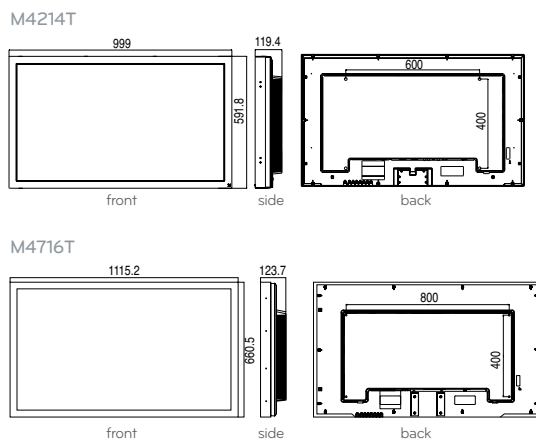

## FEATURES

- PANEL**
- Screen Size : 42" , 47"
  - Aspect Ratio : 16 : 9
  - Native Resolution : 1920 x 1080 (FHD)
  - Brightness : 400cd/m<sup>2</sup>
  - Contrast Ratio : 1,300:1, 3,000:1 (DCR)
  - Viewing Angle (H x V) : 178 x 178
  - Response Time : 10 ms (G to G)
- AUDIO**
- Audio Power : 20W (10W x 2)
  - Speaker On/off : Yes
  - Clear Voice II : Yes
  - Sound mode : Standard / Music / Cinema / Sports / Game / User
- CABINET**
- Bezel Width : 32.5mm(42"), 36.1mm(47")
- TOUCH**
- Touch type : IR (Infrared) LED
  - Available object size for touch : 7mm (Touch), 8mm (Drawing)
  - Response Time : 13.5ms(42"), 15ms(47")
  - Accuracy : 5mm
  - Operating System Support : Windows XP/ Vista/7

## DIMENSION