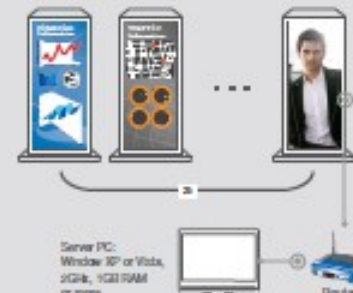

Information System Organization

With Samsung's MagInfo, organizing your information system has never been easier. You can configure and manage up to 25 displays using just one server making large format displays of transportation information or financial data fast, clear and accurate while eliminating unnecessary complexity, for smoother, more dependable system.

INFORMATION LINE UP

DIQ Series

These displays are optimized for public viewing, providing stunning clarity and a wide viewing angle to make it easier to find your travel information quickly.

	40"	46"	50"	57"	65"	70"	82"
40" _resolution	46" _resolution	52" _resolution	57" _resolution	65" _resolution	70" _resolution	82" _resolution	

TSh Series

Travelers need quick access to clear information. These large format displays provide crisp clarity and a wide viewing angle making it easy to find out what you want to know.

40" _resolution	46" _resolution				70" _resolution	82" _resolution