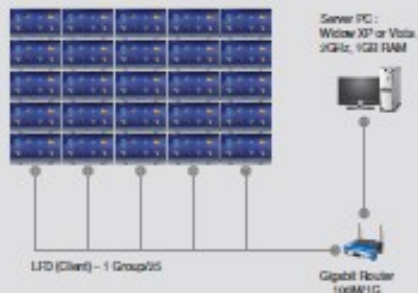

SAMSUNG LFD MONITOR INFORMATION

MagInfo

Samsung MagInfo is a powerful professional user interface that enables the creation and control of an extended network environment. MagInfo is the ideal choice for businesses that want to enjoy the benefits of a robust digital display solution without the need of a dedicated PC for each individual display.

With the MagInfo interface solution, you have the ability to transmit media files (photos, music and movies) as well as office documents (MS PowerPoint, Excel, Word, HTML and

PDF) from a server within your network that is connected to the LFDs through a standard LAN (100 meter-based Ethernet).

This unique interface solution exclusive to Samsung's LFDs provides a considerable savings in operation costs and improves the delivery of your key message. (Network Models Only)