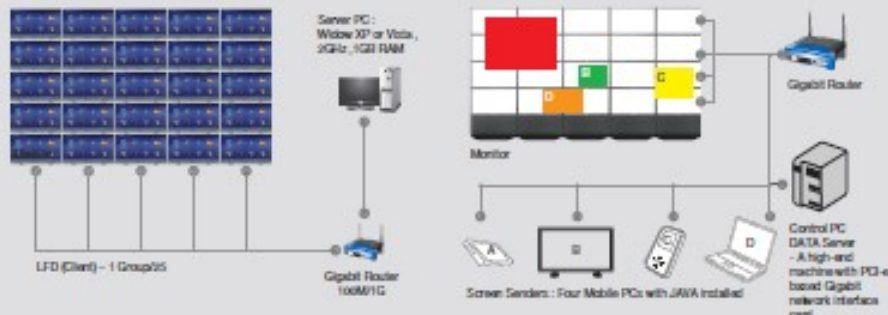

SPECTACLE

UX(n) series

ENHANCE THE EXPERIENCE

Samsung LFDs make more of any situation. Enhance the entertainment experience with vibrant, vivid displays that add excitement to any event.

Ultra Slim Bezel

At an amazingly slim 11mm, Samsung LFD's ultra slim bezel keeps the focus on the image and not the frame around it. The ultra slim design makes modular, multiple unit display configuration extremely flexible with a result that can appear virtually seamless.

High Readability

Samsung LFDs have a high-brightness LCD panel optimized by S-PVA technology for viewing from an extremely wide angle without distortion. This high readability ensures that your customers get easy access to the important information they want and need.

Samsung ID

Perfect for exhibition halls, sports venues or shopping malls, Samsung's modular Samsung ID system provides multi-display installations that are attractive, flexible and easy to set up. The simple installation lets you configure the system of your dreams as quickly and easily as using Lego blocks. Whether you want a video wall, a video tower or to design your own eye-catching display, the flexible connections and control system make it a snap.

Samsung ID Installation Method

Samsung ID installation system provides multi-display installations that are attractive, flexible and easy to set up—perfect for venues of every size, shape and activity. Samsung's simple, modular installation lets you configure the system of your dreams as quickly and easily as putting together Lego blocks. The flexible connections and control system let you create a video wall, a video tower or even a display of your own design.